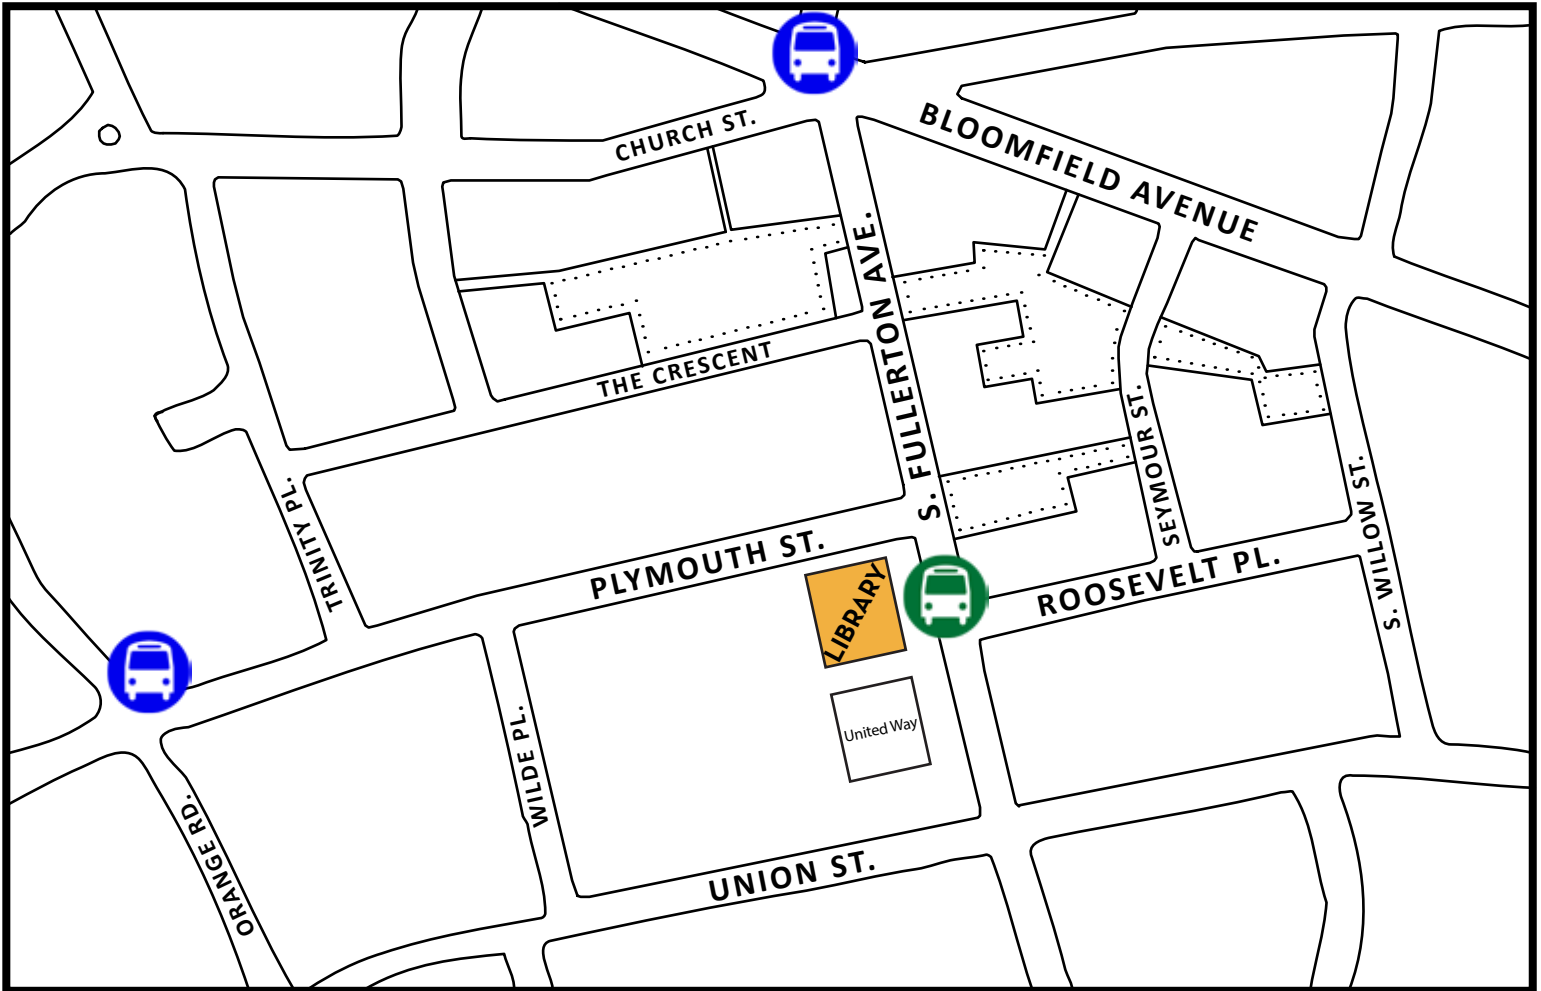

Public Transit Map

NJ Transit Bus

11, 28, 29 or 24M
to Bloomfield Ave. at N. Fullerton Ave.
Distance from MPL: 0.24 mile NE

97
to Orange Rd. at Plymouth St.
Distance from MPL: 0.25 mile

For more information, call 973-275-5555 or visit njtransit.com.

Senior Citizen Bus

Resident senior citizens can ride the chair-lift equipped bus free of charge. There is one route that runs Monday through Friday between 8:30am and 4pm, with stops at MPL every two hours (approximately 9:30am, 11:30am, 1:30pm and 3:30pm).