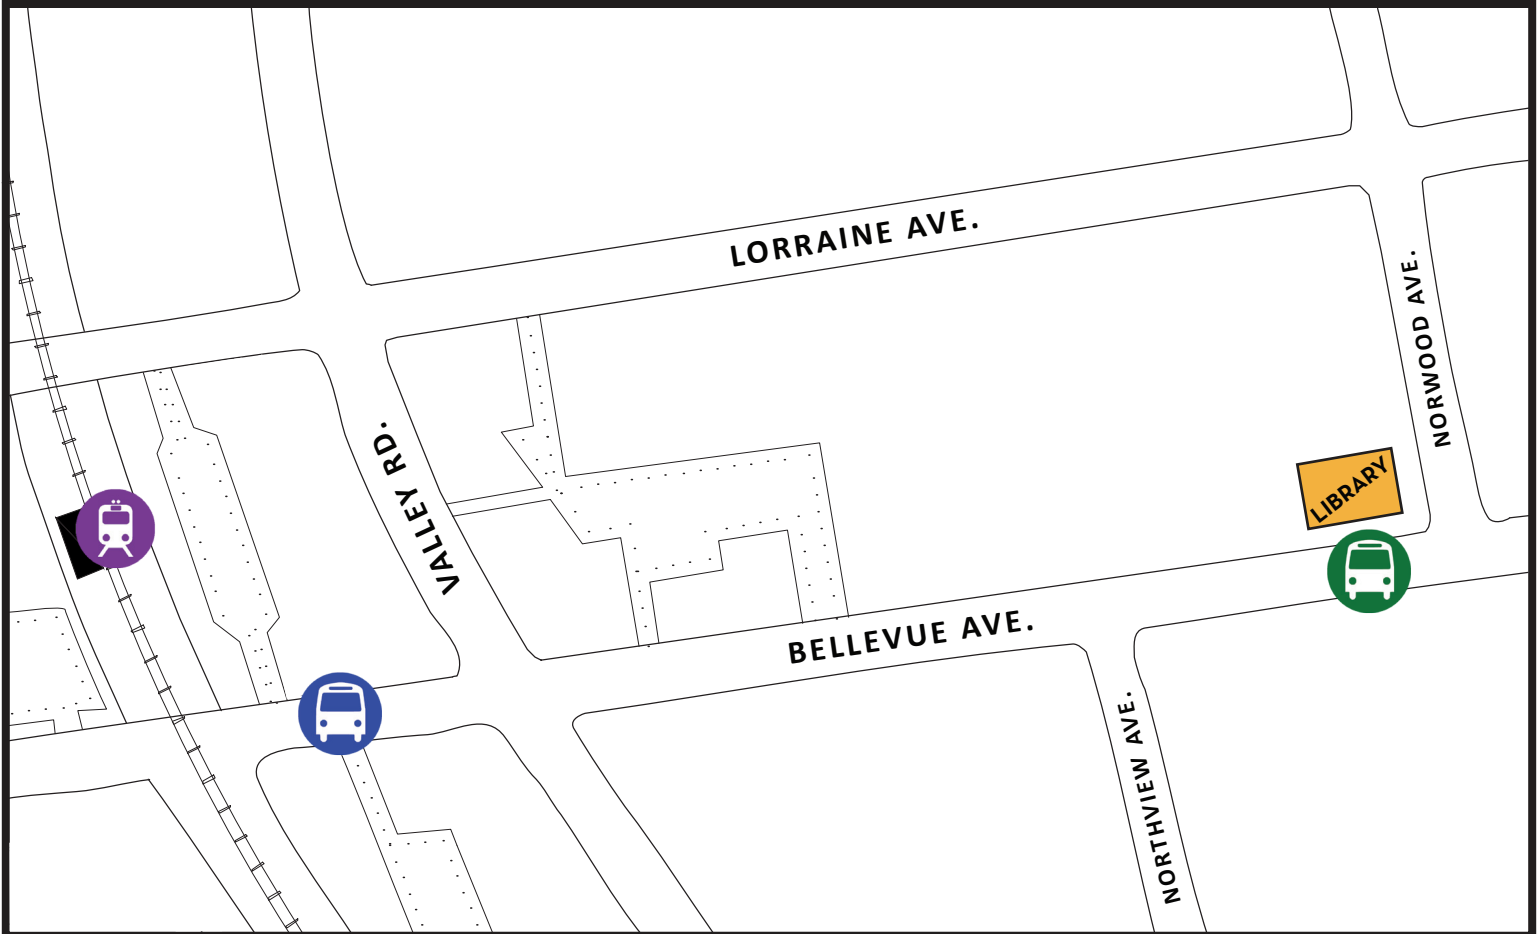

Bellevue Avenue Branch Public Transit Map

NJ Transit Bus

28
to Bloomfield Plaza at Bloomfield Ave.
Distance from MPL: 0.2 mile

Montclair Boonton Line
to Upper Montclair RR Station
Distance from MPL: 0.25 mile

For more information, call 973-275-5555 or visit njtransit.com.

Senior Citizen Bus

Resident senior citizens can ride the chair-lift equipped bus free of charge. There is one route that runs Monday through Friday between 8:30am and 4pm, with stops at MPL every two hours (approximately 8:45am, 11:45am, 1:45pm and 3:45pm).

For more information, call 973-783-5600.

In support of healthy, active lifestyles, MPL offers a bike rack for visitors in front of the building.